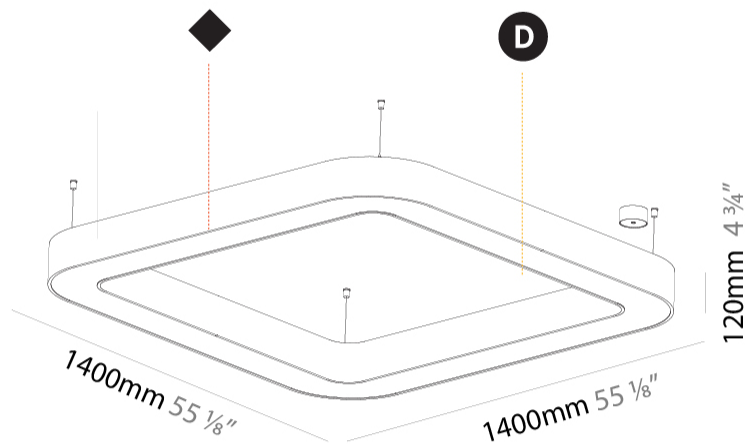

GENERAL

Series: Glorious
Subseries: Glorious Quantum
Brand: Prolicht
Division: Architectural
Mounting Type: Suspension
Mounting Location: Ceiling
Subcategory: Ambient

PHYSICAL

Shape: Square
Length (mm): 1400
Length (in): 55 1/8
Width (mm): 1400
Width (in): 55 1/8
Height (mm): 120
Height (in): 4 3/4
Max. Overall Height (mm): 2120
Max. Overall Height (in): 83 7/16
Light Distribution: Direct
Weight (kg): 17.644
Weight (lbs): 38.82
Diffuser: PMMA - Opal or Micro-Prism
Fixture Finish: SSR / BKV / CWI / CRY / HAB / UFT / ITA / RUA / FTG / MYG / LOD / PUS / FRO / FUP / KIA / POP / BLS / SPG / MEY / GOH / GUM / CHC / COM / ABZ / JAG / OBR / MOS / ROR
Fixture Material: Aluminum

ELECTRICAL

Lamp Type: LED (Zhaga Standard)
Input Wattage (W): 80
Total Output Wattage (W): 64 / 51.2 (3500K)
Dimming: Non-Dimming / Phase Dimming (120Vac only) / 0-10V Dimming
Driver Included: Yes
Driver Location: Integrated
Driver Type: Constant Current - 120 / 277Vac
Driver Class: Class 2
Input Voltage (V): 120 - 277
Constant Current (MA): 350 / 800 (3500K)

LED

Color Temperature (°K): 3000 / 3500 / 4000
Max. Delivered Lumen (lm): 7380 / 7644 / 7800
CRI: >80 CRI
Efficiency (%): 0.65
Lamp Life (hrs): 50000

OPTICAL

RATINGS AND CERTIFICATIONS

Certified By: Certified for North American Standards
IP rating: IP20